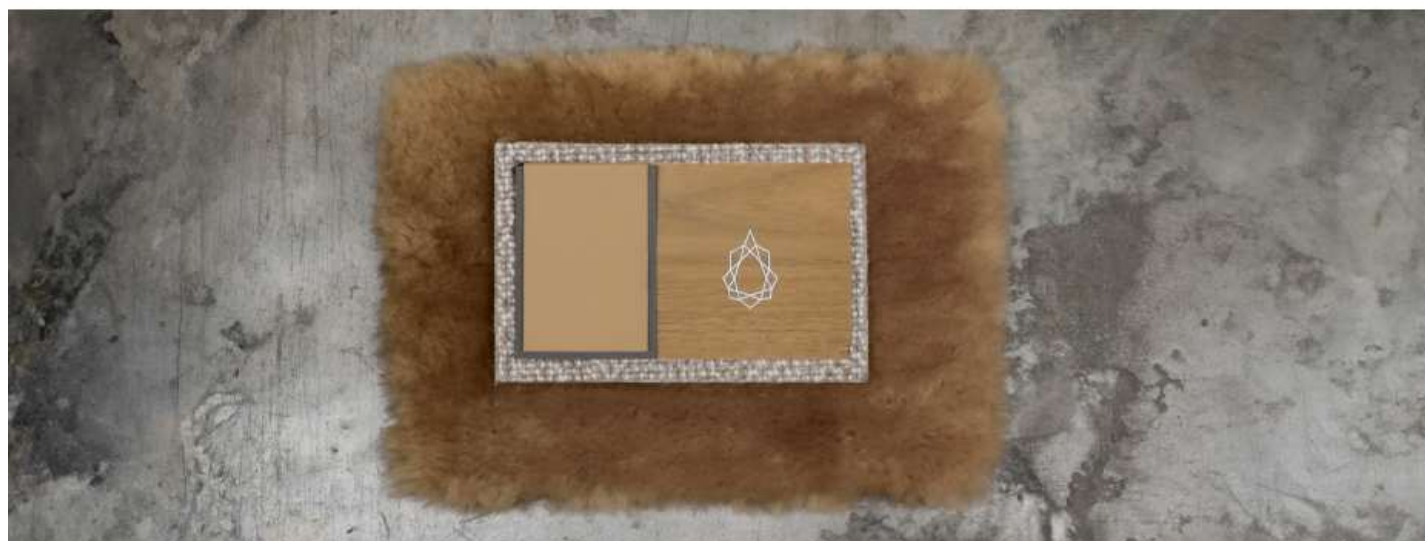

Japan Price List and Options

FAWN INTERIOR PACK

	SOFT GRAIN LEATHER	STANDARD
	Fawn Soft Grain Leather	Included
	Extended Leather Interior	Included
	Sahara Lamb's Wool Carpet	Included
	Oatmeal Box Weave Underlay	Included
	Pinnacle Seat and Door Stitch Pattern	Included
	Pinnacle Embroidery on Backrest	Included
	Dashboard Painted Mineral Silver	Included
	Dashboard Lower Rail Teak - Matte Finish	Included
	Centre Column Teak with Pinnacle Logo - Matte Finish	Included
	Leather Hood Accents	Included