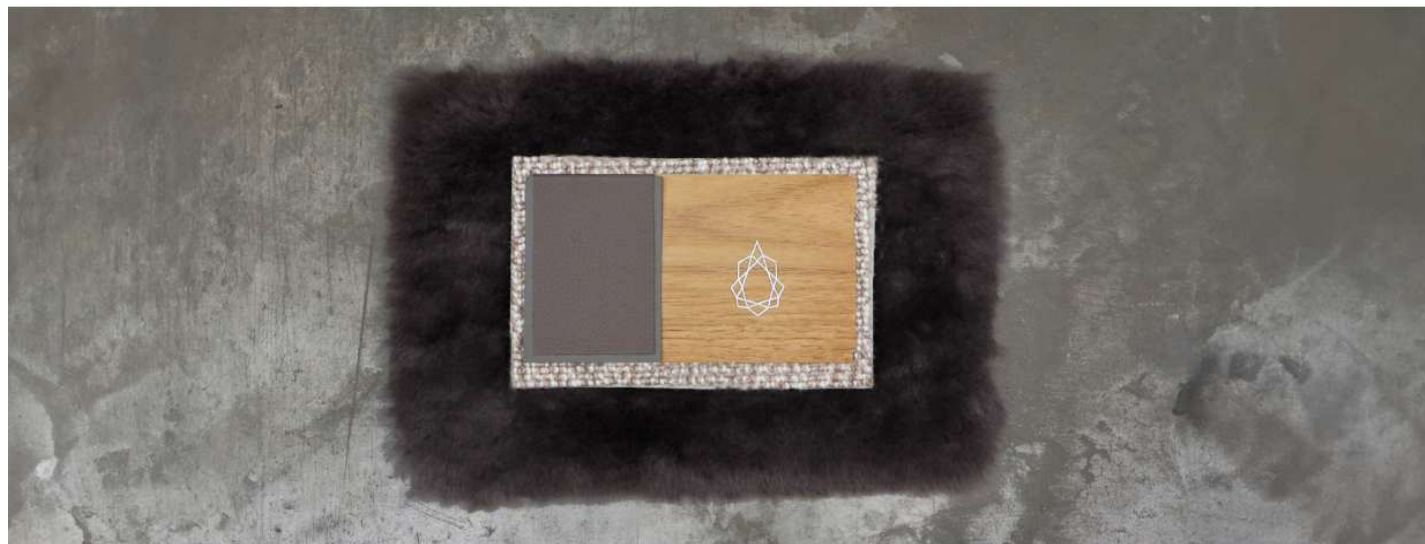

PLUS SIX PINNACLE

Japan Price List and Options

EXPLORE INTERIOR PACK